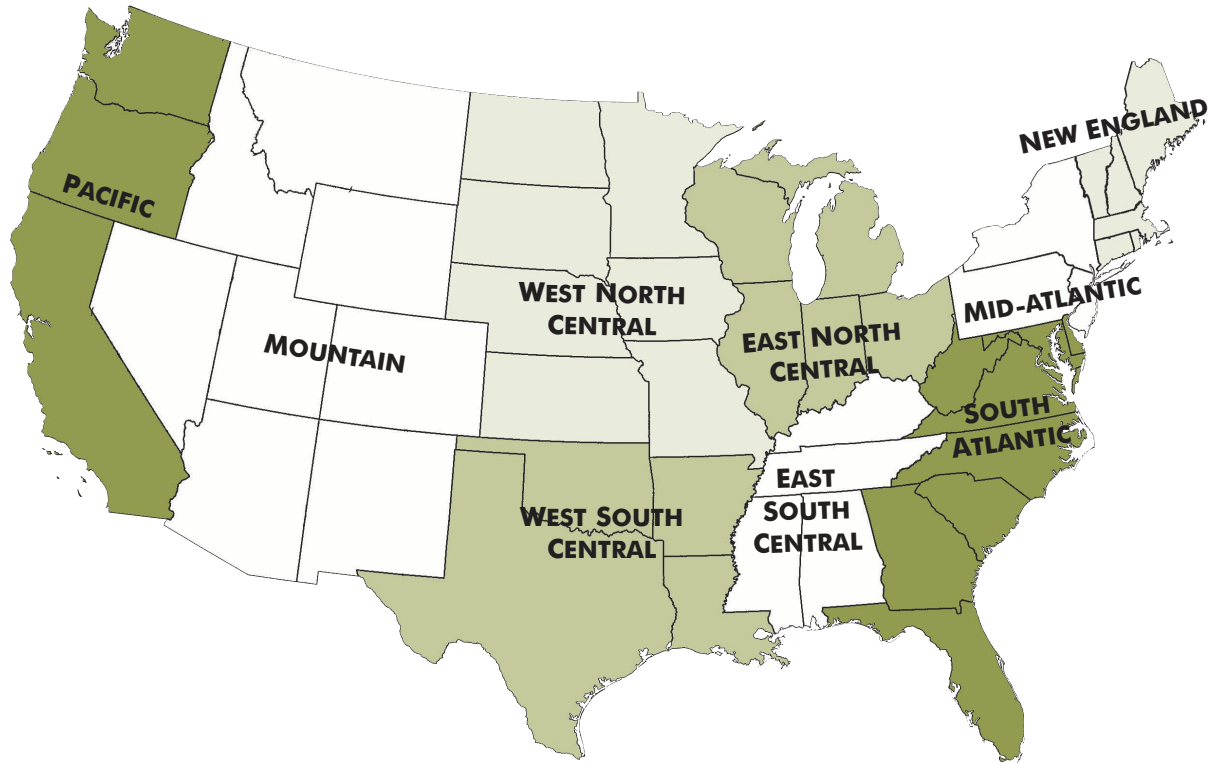

CIRCULATION

REGIONAL CIRCULATION MAP

SMALL MARKET MEETINGS

New England	565
Mid-Atlantic	552
South Atlantic	3,158
East North Central	1,450
East South Central	632
West North Central	668
West South Central	1,192
Mountain	431
Pacific	1,366
Total Qualified Meeting Planners	10,014
Total (Industry Wide) Circulation	10,691